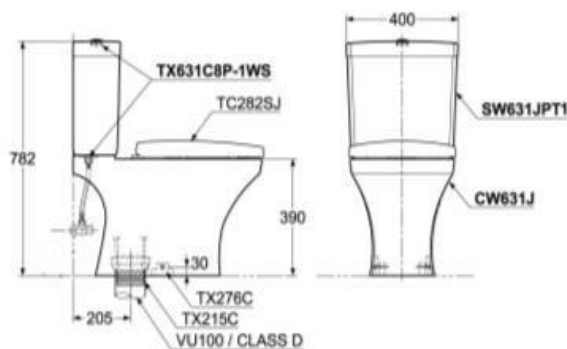

#### Features:

- Dual flush cistern
- 4.5/3L water saving cistern
- Left or right bottom Entry
- 4 -Star WELS rating
- Soft Close – Duraplast quick release seat
- Geberit inlet/outlet valves

#### Specifications:

- Wash-down, dual flush
- 4.5/3L cistern flush
- 205mm S-trap set-out
- R/H bottom entry inlet (Standard)