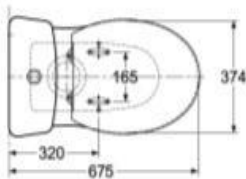

#### Features:

- Dual flush cistern
- 4.5/3L water saving cistern
- Left or right bottom Entry
- 4 -Star WELS rating
- Soft Close – Duraplast quick release seat
- Geberit inlet/outlet valves

#### Specifications:

- Wash-down, dual flush
- 4.5/3L cistern flush
- 205mm S-trap set-out
- R/H bottom entry inlet (Standard)