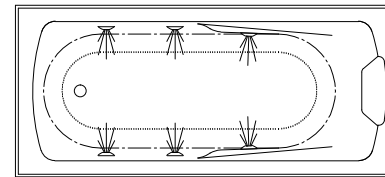

## MATISSE

Framed Bath

6 Spa jets

6 Whisper jets

Height includes upstand

Height includes upstand

Height includes upstand

Height includes upstand

120 litre working water capacity  
 Internal depth-380mm (excludes upstand)  
 Nominal framed bath & spa bath height - 435mm  
 (includes perimeter upstand)