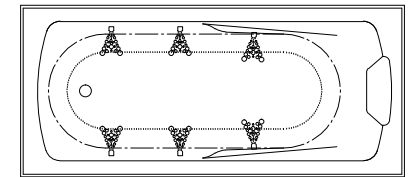

## MATISSE

Framed Bath

6 Spa jets

6 Whisper jets

Height includes upstand

Height includes upstand

Height includes upstand

Height includes upstand

120 litre working water capacity  
 Internal depth-380mm (excludes upstand)  
 Nominal framed bath & spa bath height - 435mm  
 (includes perimeter upstand)