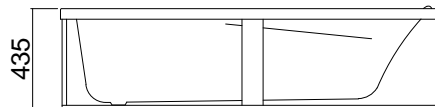

## MATISSE

Framed Bath

6 Spa jets

6 Whisper jets

Height includes upstand

Height includes upstand

Height includes upstand

Height includes upstand

120 litre working water capacity  
 Internal depth-380mm (excludes upstand)  
 Nominal framed bath & spa bath height - 435mm  
 (includes perimeter upstand)