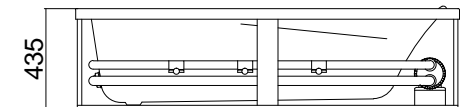

## MATISSE

Framed Bath

6 Spa jets

6 Whisper jets

Height includes upstand

Height includes upstand

Height includes upstand

Height includes upstand

120 litre working water capacity  
 Internal depth-380mm (excludes upstand)  
 Nominal framed bath & spa bath height - 435mm  
 (includes perimeter upstand)