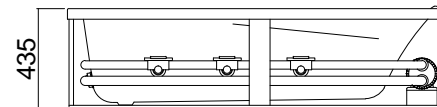

## MATISSE

Framed Bath

6 Spa jets

6 Whisper jets

Height includes upstand

Height includes upstand

Height includes upstand

Height includes upstand

120 litre working water capacity  
 Internal depth-380mm (excludes upstand)  
 Nominal framed bath & spa bath height - 435mm  
 (includes perimeter upstand)