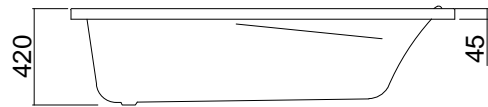

## MATISSE

Framed Bath

6 Spa jets

6 Whisper jets

Height includes upstand

Height includes upstand

Height includes upstand

Height includes upstand

120 litre working water capacity  
 Internal depth-380mm (excludes upstand)  
 Nominal framed bath & spa bath height - 435mm  
 (includes perimeter upstand)