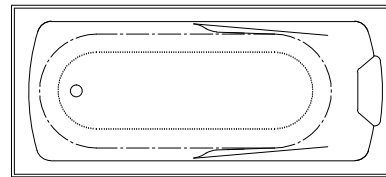

## MATISSE

Framed Bath

6 Spa jets

6 Whisper jets

Height includes upstand

Height includes upstand

Height includes upstand

Height includes upstand

120 litre working water capacity  
 Internal depth-380mm (excludes upstand)  
 Nominal framed bath & spa bath height - 435mm  
 (includes perimeter upstand)